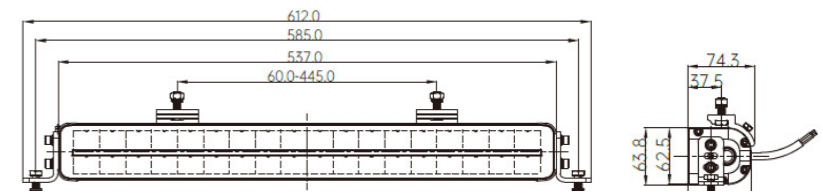

Dimensions LD7-180151

TRALERT® Nemesis XL 790 (Art. LD7-270226)

1. **Highlights:**
2. **Dimensions:** 789,5 x 62,5 x 70,1mm
   - **Lumen:** 22.680 lumen
   - **LED's:** 54x 5W LED's
   - **Wattage:** 270W
   - **Power usage:** 12V - 22,50A / 24V - 11,25A
   - **Light reach:** 100 lux at 60m / 1 lux at 780m
   - **Reference number:** 50