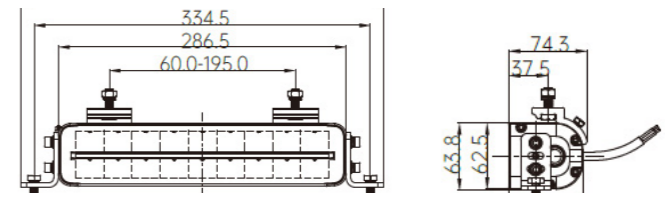

Dimensions LD7-9075