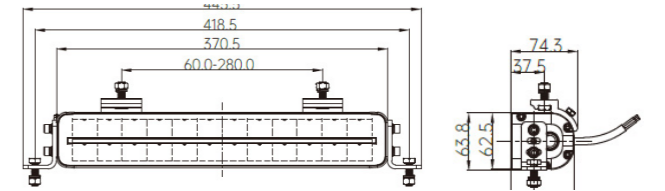

Dimensions LD7-120100