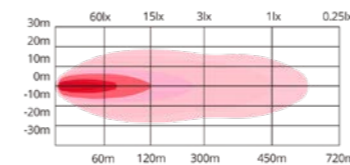

Light pattern LD7-9075