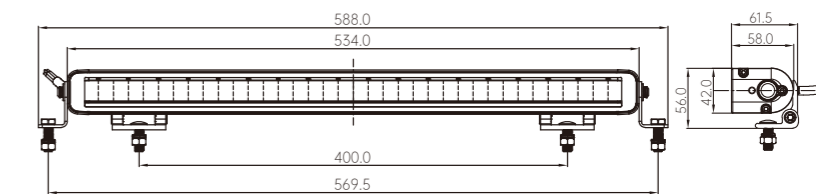

Dimensions LD6-4538

TRALERT® Nemesis 370 (Art. LD6-6050)

Highlights:

- Dimensions:** 367 x 42 x 58mm
- Lumen:** 5.040 lumen
- LED's:** 12x 5W LED's
- Wattage:** 60W
- Power usage:** 12V - 5,00A / 24V - 2,50A
- Light reach:** 45 lux at 75m / 1 lux at 360m
- Reference number:** 30

Dimensions LD6-6050

TRALERT® Nemesis 530 (Art. LD6-9075)

Highlights:

- Dimensions:** 534 x 42 x 58mm
- Lumen:** 7.560 lumen
- LED's:** 18x 5W LED's
- Wattage:** 90W
- Power usage:** 12V - 7,50A / 24V - 3,75A
- Light reach:** 60 lux at 60m / 1 lux at 450m
- Reference number:** 37,5

Dimensions LD6-9075

TRALERT® Nemesis 790 (Art. LD6-135113)

Highlights:

- Dimensions:** 786,5 x 42 x 58mm
- Lumen:** 11.340 lumen
- LED's:** 27x 5W LED's
- Wattage:** 135W
- Power usage:** 12V - 11,25A / 24V - 5,63A
- Light reach:** 72 lux at 60m / 1 lux at 550m
- Reference number:** 45