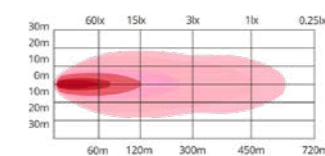

Dimensions LD6-135113

Light pattern LD6-4538

Light pattern LD6-6050

Light pattern LD6-9075

Light pattern LD6-135113

The Nemesis XL Series LED bars combine a contemporary and sleek design with overwhelming functionality. The Nemesis XL Series has full-width duo-colour daytime running light which features dynamic start-up. The XL version is distinguished by its double row of LEDs, making it twice as powerful as the regular Nemesis.