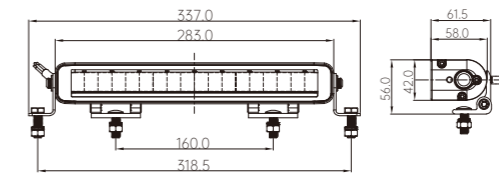

Connection:	Deutsch-connector	Mounting:	Incl. side and rear mounting brackets
Light pattern:	Driving beam	Material lens:	Polycarbonate
Voltage:	10-32V	Material housing:	Cast aluminium (ADC12)
IP-value:	IP69K	Housing color:	Black
Cable length:	30cm + 300cm extension cable	EMC suppression:	ECE-R10
Lightcolor daytime running light:	White / amber	Certificates:	ECE-R10 / ECE-R148 / ECE-R149
Lightcolor high beam:	5700K (White)	Warranty:	2 years

TRALERT® Nemesis 280 (Art. LD6-4538)

Highlights:

- Dimensions:** 283 x 42 x 58mm
- Lumen:** 3.780 lumen
- LED's:** 9x 5W LED's
- Wattage:** 45W
- Power usage:** 12V - 3,75A / 24v - 1,88A
- Light reach:** 45 lux at 60m / 1 lux at 325m
- Reference number:** 30

Dimensions LD6-4538

TRALERT® Nemesis 370 (Art. LD6-6050)

Highlights:

- Dimensions:** 367 x 42 x 58mm
- Lumen:** 5.040 lumen
- LED's:** 12x 5W LED's
- Wattage:** 60W
- Power usage:** 12V - 5,00A / 24V - 2,50A
- Light reach:** 45 lux at 75m / 1 lux at 360m
- Reference number:** 30

Dimensions LD6-6050

TRALERT® Nemesis 530 (Art. LD6-9075)

Highlights:

- Dimensions:** 534 x 42 x 58mm
- Lumen:** 7.560 lumen
- LED's:** 18x 5W LED's
- Wattage:** 90W
- Power usage:** 12V - 7,50A / 24V - 3,75A
- Light reach:** 60 lux at 60m / 1 lux at 450m
- Reference number:** 37,5