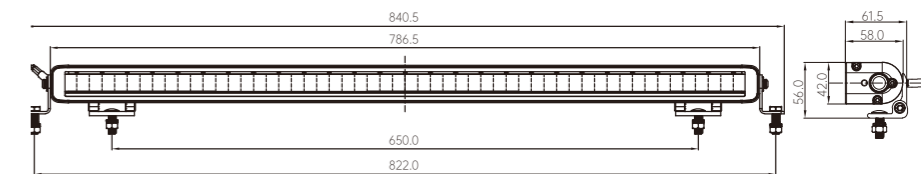

Dimensions LD6-6050

TRALERT® Nemesis 530 (Art. LD6-9075)

Highlights:

- Dimensions:** 534 x 42 x 58mm
- Lumen:** 7.560 lumen
- LED's:** 18x 5W LED's
- Wattage:** 90W
- Power usage:** 12V - 7,50A / 24V - 3,75A
- Light reach:** 60 lux at 60m / 1 lux at 450m
- Reference number:** 37,5

Dimensions LD6-9075

TRALERT® Nemesis 790 (Art. LD6-135113)

Highlights:

- Dimensions:** 786,5 x 42 x 58mm
- Lumen:** 11.340 lumen
- LED's:** 27x 5W LED's
- Wattage:** 135W
- Power usage:** 12V - 11,25A / 24V - 5,63A
- Light reach:** 72 lux at 60m / 1 lux at 550m
- Reference number:** 45

Dimensions LD6-135113

Light pattern LD6-4538

Light pattern LD6-6050

Light pattern LD6-9075

Light pattern LD6-135113

The Nemesis XL Series LED bars combine a contemporary and sleek design with overwhelming functionality. The Nemesis XL Series has full-width duo-colour daytime running light which features dynamic start-up. The XL version is distinguished by its double row of LEDs, making it twice as powerful as the regular Nemesis.