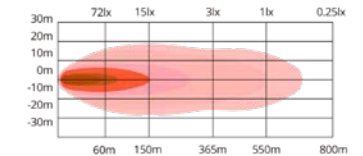

Dimensions LD6-135113

Light pattern LD6-4538

Light pattern LD6-6050

Light pattern LD6-9075

Light pattern LD6-135113

The Nemesis XL Series LED bars combine a contemporary and sleek design with overwhelming functionality. The Nemesis XL Series has full-width duo-colour daytime running light which features dynamic start-up. The XL version is distinguished by its double row of LEDs, making it twice as powerful as the regular Nemesis.