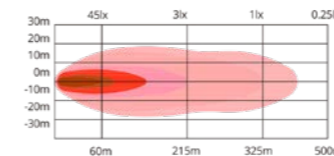

Light pattern LD6-4538