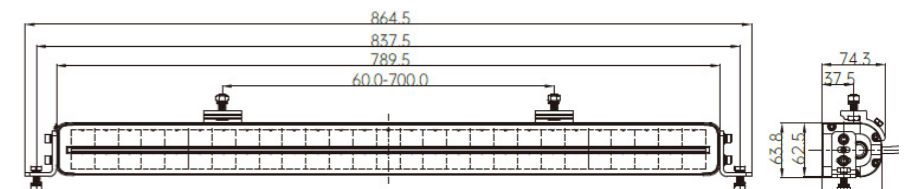

Dimensions LD7-270226