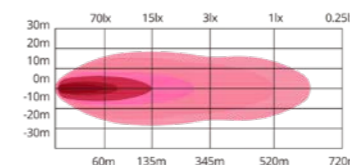

Light pattern LD7-120100