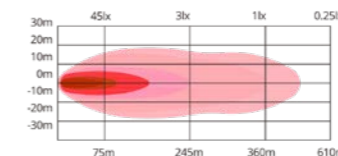

Light pattern LD6-6050