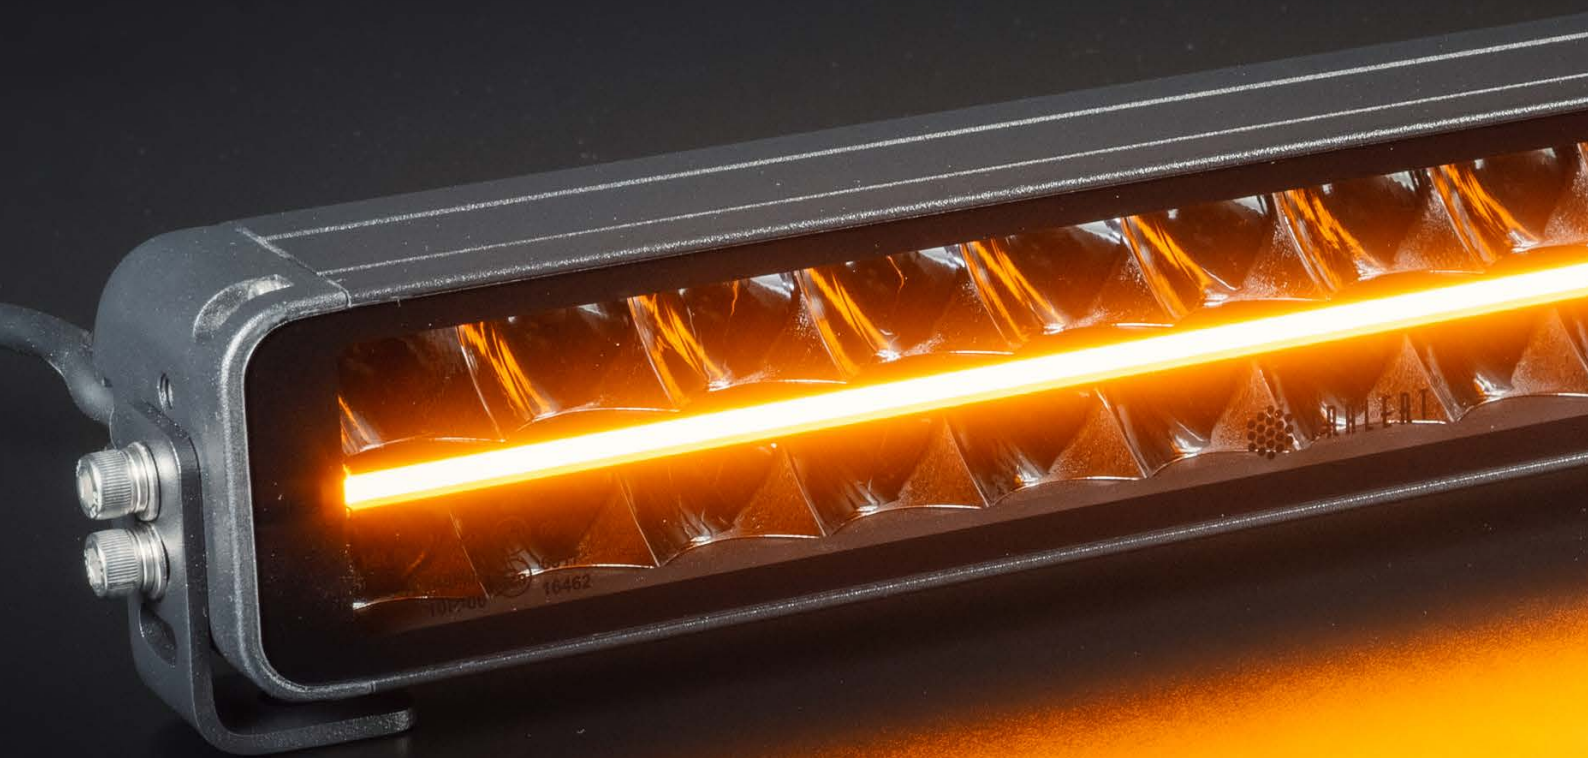

NEMESIS SERIES

TRALERT® PRODUCT LEAFLET

NEMESIS SERIES

The Nemesis Series LED bar is a very sleek LED bar that perfectly matches the look of modern trucks and other vehicles. Switched off, the LED bar blends nicely into the bodywork through the dark black lens, while switched on, a wide strip of daytime running light becomes visible underneath. This daytime running light is available in White and amber and both feature dynamic start-up, a unique visual addition.

Need more light? Then switch on the powerful big light. With a light output of up to a staggering 11.340 lumens, the Nemesis Series allows you to perfectly illuminate even the darkest roads and continue your journey in comfort.

XL: DOUBLE THE POWER

Can it be a bit more, or rather be double? Then opt for the Nemesis XL Series. Same style, same daytime running light and same optics, but with an extra row of LEDs below the daytime running light. This puts the daytime running light in the middle of the light bar and doubles the power of the big light.

The Nemesis XL Series consists of four models and has a light output of 7,560 lumens at the shortest variant to a staggering 22.680 lumens at the longest variant. Unprecedented power for a lightbar of this size.