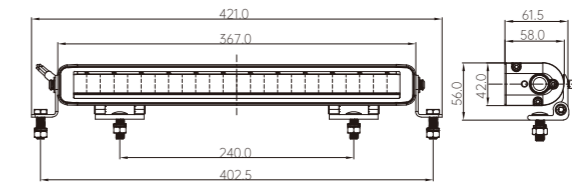

TRALERT® Nemesis 280 (Art. LD6-4538)

Highlights:

- Dimensions:** 283 x 42 x 58mm
- Lumen:** 3.780 lumen
- LED's:** 9x 5W LED's
- Wattage:** 45W
- Power usage:** 12V - 3,75A / 24v - 1,88A
- Light reach:** 45 lux at 60m / 1 lux at 325m
- Reference number:** 30

Dimensions LD6-4538

TRALERT® Nemesis 370 (Art. LD6-6050)

Highlights:

- Dimensions:** 367 x 42 x 58mm
- Lumen:** 5.040 lumen
- LED's:** 12x 5W LED's
- Wattage:** 60W
- Power usage:** 12V - 5,00A / 24V - 2,50A
- Light reach:** 45 lux at 75m / 1 lux at 360m
- Reference number:** 30

Dimensions LD6-6050

TRALERT® Nemesis 530 (Art. LD6-9075)

Highlights:

- Dimensions:** 534 x 42 x 58mm
- Lumen:** 7.560 lumen
- LED's:** 18x 5W LED's
- Wattage:** 90W
- Power usage:** 12V - 7,50A / 24V - 3,75A
- Light reach:** 60 lux at 60m / 1 lux at 450m
- Reference number:** 37,5

Dimensions LD6-9075

TRALERT® Nemesis 790 (Art. LD6-135113)

Highlights:

- Dimensions:** 786,5 x 42 x 58mm
- Lumen:** 11.340 lumen
- LED's:** 27x 5W LED's
- Wattage:** 135W
- Power usage:** 12V - 11,25A / 24V - 5,63A
- Light reach:** 72 lux at 60m / 1 lux at 550m
- Reference number:** 45