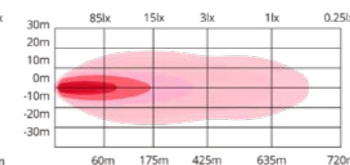

Dimensions LD7-180151

TRALERT® Nemesis XL 790 (Art. LD7-270226)

- Highlights:**
- Dimensions:** 789,5 x 62,5 x 70,1mm
 - Lumen:** 22.680 lumen
 - LED's:** 54x 5W LED's
 - Wattage:** 270W
 - Power usage:** 12V - 22,50A / 24V - 11,25A
 - Light reach:** 100 lux at 60m / 1 lux at 780m
 - Reference number:** 50

Dimensions LD7-270226

Light pattern LD7-9075

Light pattern LD7-120100

Light pattern LD7-180151

Light pattern LD7-270226