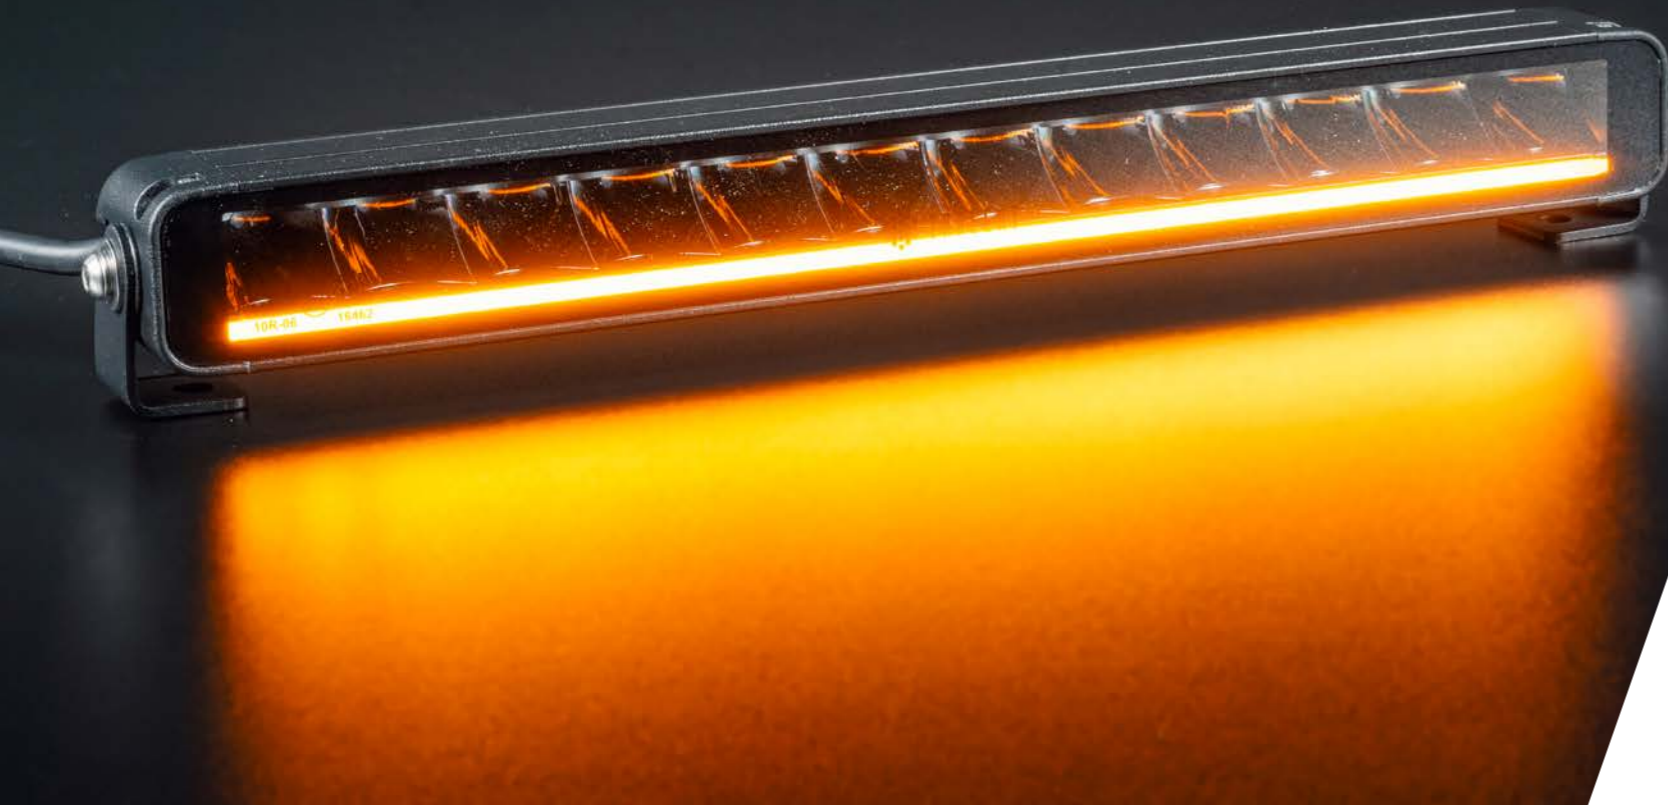

NEMESIS SERIES

TRALERT® PRODUCT LEAFLET

NEMESIS SERIES

The Nemesis Series LED bar is a very sleek LED bar that perfectly matches the look of modern trucks and other vehicles. Switched off, the LED bar blends nicely into the bodywork through the dark black lens, while switched on, a wide strip of daytime running light becomes visible underneath. This daytime running light is available in White and amber and both feature dynamic start-up, a unique visual addition.

Need more light? Then switch on the powerful big light. With a light output of up to a staggering 11.340 lumens, the Nemesis Series allows you to perfectly illuminate even the darkest roads and continue your journey in comfort.

XL: DOUBLE THE POWER

Can it be a bit more, or rather be double? Then opt for the Nemesis XL Series. Same style, same daytime running light and same optics, but with an extra row of LEDs below the daytime running light. This puts the daytime running light in the middle of the light bar and doubles the power of the big light.

The Nemesis Series LED bars combine a contemporary and sleek design with overwhelming functionality. The Nemesis Series has full-width duo-colour daytime running light which features dynamic start-up.