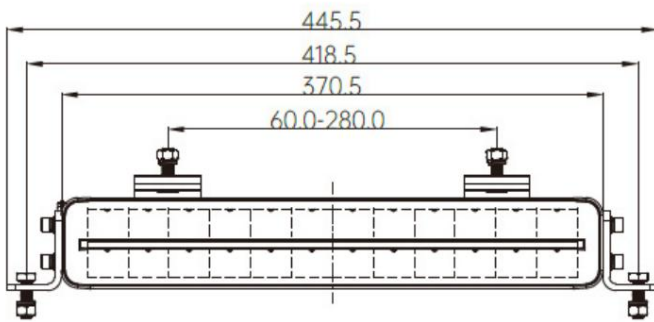

Specifications

item number	LD7-120100
Voltage range	10-32v
LED's	24 x 5W LED
Wattage	120 Watt
Power consumption	12v: 10,00A / 24v: 5,00A
Lumen (Raw)	10.080 Lumen
Lumen (Effective)	9000 Lumen
Light range	70 Lux @ 60m / 1 Lux @ 520m
Light color daytime running lights	White & amber (dynamic start-up)
Light color high beam	Wit, 5700K

Function	Lightbar incl. dynamic daytime running lights
Size	370,5 x 62,5 x 70,1mm
Heart to heart size	418.5mm (side mounting)
Cable	300cm
Connector	Deutsch connector 4-PIN's
Housing material	Aluminium (ADC12)
Lens material	Polycarbonate
IP value	IP69K
Certificates	CE, ECE-R10, ECE-R149
Guarantee	2 years