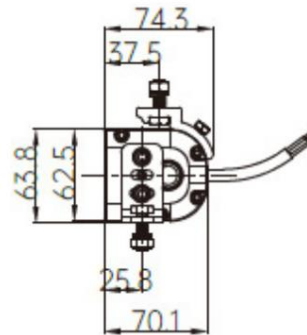

Specifications

item number	LD7-120100
Voltage range	10-32v
LED's	24 x 5W LED
Wattage	120 Watt
Power consumption	12v: 10,00A / 24v: 5,00A
Lumen (Raw)	10.080 Lumen
Lumen (Effective)	9000 Lumen
Light range	70 Lux @ 60m / 1 Lux @ 520m
Light color daytime running lights	White & amber (dynamic start-up)
Light color high beam	Wit, 5700K

Function	Lightbar incl. dynamic daytime running lights
Size	370,5 x 62,5 x 70,1mm
Heart to heart size	418.5mm (side mounting)
Cable	300cm
Connector	Deutsch connector 4-PIN's
Housing material	Aluminium (ADC12)
Lens material	Polycarbonate
IP value	IP69K
Certificates	CE, ECE-R10, ECE-R149
Guarantee	2 years