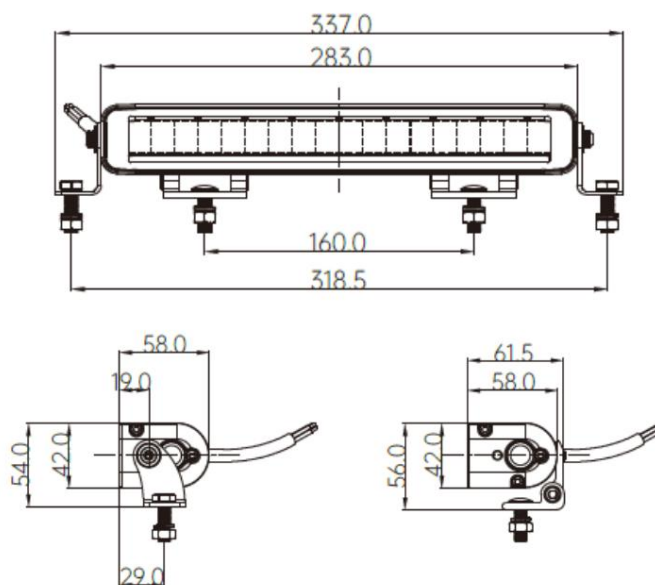

Specifications

item number	LD6-4538
Voltage range	10-32v
LED's	9 x 5W LED
Wattage	45 Watt
Power consumption	12v: 3,75A / 24v: 1,88A
Lumen (Raw)	3780 Lumen
Lumen (Effective)	3375 Lumen
Light range	45 Lux @ 60m / 1 Lux @ 325m
Light color daytime running lights	White & amber (dynamic start-up)
Light color high beam	Wit, 5700K

Function	Lightbar incl. dynamic daytime running lights
Size	283 x 42 x 58mm
Heart to heart size	318.5mm (side mounting)
Cable	300cm
Connector	Deutsch connector 4-PIN's
Housing material	Aluminium (ADC12)
Lens material	Polycarbonate
IP value	IP69K
Certificates	CE, ECE-R10, ECE-R149
Guarantee	2 years

Cable colors

	Black	Ground
	Red	+Vdc Highbeam
	Wit	+Vdc White position light
	Yellow	+Vdc Amber position light

Light diagram