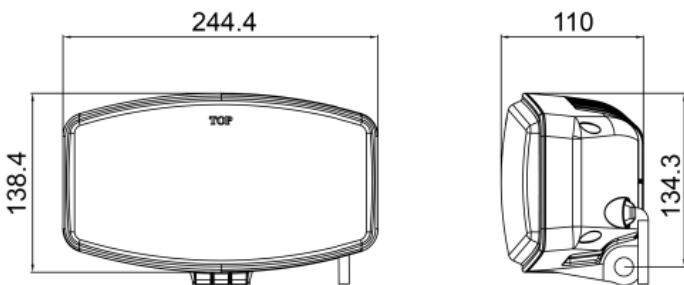

Specifications

Articlenumber:	WD-4830
Description:	Driving Beam with amber & white position light
E-mark:	ECE-R10, ECE-R148 & ECE-R149
EMC suppressed:	ECE-R10 / CISPR 25 Class 5
Lumen output:	3000 Lumen
Voltage:	9 - 36 Volt
Wattage:	48 Watt
Current draw 24:	24 Volt / 1,4A
IP rate:	IP69K
Dimensions (mm):	244,5 x 138,4 X 110mm
Height incl. bracket:	177,5mm
Connection:	300cm cable
Light range:	1 lux@ 275m
Housing material:	Graphene
Lens material	Polycarbonate
Waranty:	2 year

Technical drawing

Light beam

Details