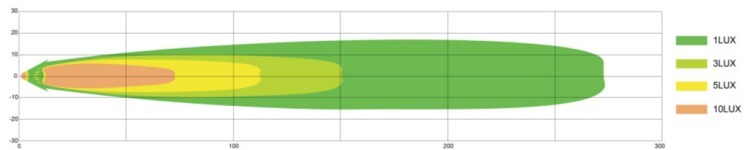

Specifications

Articlenumber:	WD-4830
Description:	Driving Beam with amber & white position light
E-mark:	ECE-R10, ECE-R148 & ECE-R149
EMC suppressed:	ECE-R10 / CISPR 25 Class 5
Lumen output:	3000 Lumen
Voltage:	9 - 36 Volt
Wattage:	48 Watt
Current draw 24:	24 Volt / 1,4A
IP rate:	IP69K
Dimensions (mm):	244,5 x 138,4 X 110mm
Height incl. bracket:	177,5mm
Connection:	300cm cable
Light range:	1 lux@ 275m
Housing material:	Graphene
Lens material	Polycarbonate
Waranty:	2 year

Technical drawing

Light beam

Details