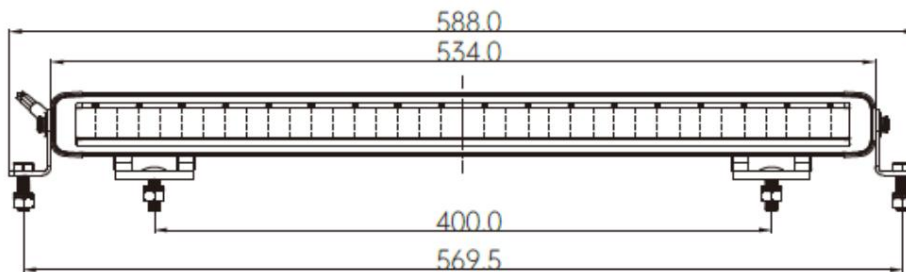

Specifications

item number	LD6-9075	Function	Lightbar incl. dynamic daytime running lights
Voltage range	10-32v	Size	534 x 42 x 58mm
LED's	18 x 5W LED	Heart to heart size	569.5mm (side mounting)
Wattage	90 Watt	Cable	300cm
Power consumption	12v: 7,50A / 24v: 3,75A	Connector	Deutsch connector 4-PIN's
Lumen (Raw)	7560 Lumen	Housing material	Aluminium (ADC12)
Lumen (Effective)	6753 Lumen	Lens material	Polycarbonate
Light range	60 Lux @ 60m / 1 Lux @ 450m	IP value	IP69K
Light color daytime running lights	White & amber (dynamic start-up)	Certificates	CE, ECE-R10, ECE-R149
Light color high beam	Wit, 5700K	Guarantee	2 years

Cable colors

	Black	Ground
	Red	+Vdc Highbeam
	Wit	+Vdc White position light
	Yellow	+Vdc Amber position light

Light diagram