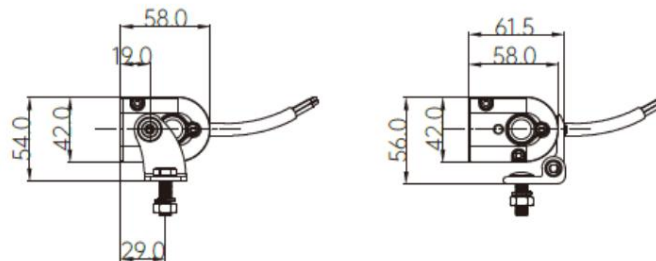

Specifications

item number	LD6-9075	Function	Lightbar incl. dynamic daytime running lights
Voltage range	10-32v	Size	534 x 42 x 58mm
LED's	18 x 5W LED	Heart to heart size	569.5mm (side mounting)
Wattage	90 Watt	Cable	300cm
Power consumption	12v: 7,50A / 24v: 3,75A	Connector	Deutsch connector 4-PIN's
Lumen (Raw)	7560 Lumen	Housing material	Aluminium (ADC12)
Lumen (Effective)	6753 Lumen	Lens material	Polycarbonate
Light range	60 Lux @ 60m / 1 Lux @ 450m	IP value	IP69K
Light color daytime running lights	White & amber (dynamic start-up)	Certificates	CE, ECE-R10, ECE-R149
Light color high beam	Wit, 5700K	Guarantee	2 years

Cable colors

	Black	Ground
	Red	+Vdc Highbeam
	Wit	+Vdc White position light
	Yellow	+Vdc Amber position light

Light diagram