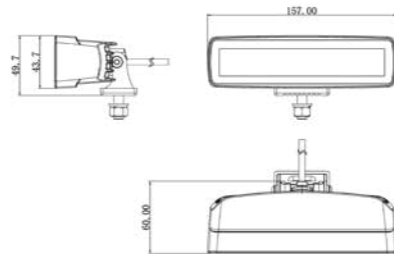

TRALERT® Onix Series Art. WF-3027)

Specifications:

- 2880 lumens
- Flood beam
- 50cm cable + Deutsch-connector
- 9-36V multivoltage
- 6x 3W LEDs
- Dimensions: 157 x 43,7 x 60mm
- 2,04A at 12V / 1,40A at 24V
- 64 lux at 10m / 1 lux at 73m

- E CE
- R10 2Y
- IP69K

TRALERT® Onix Series (Art. TRSW12273FB)

Specifications:

- 4680 lumens
- Flood beam
- 40cm cable + Deutsch-connector
- 9-36V multivoltage
- 4x 10W LEDs
- Dimensions: 81 x 81 x 65mm
- 3,25A at 12V / 1,78A at 24V
- 10 lux at 38m / 1 lux at 134m

- E CE
- R10 IP68
- 2Y

TRALERT® Onix Series (Art. TRSW12028FB)

Specifications:

- 2272 lumens
- Flood beam
- 40cm cable + Deutsch-connector
- 9-36V multivoltage
- 16x 1,5W LEDs
- Dimensions: 128 x 52mm
- 2,73A at 12V / 1,20A at 24V
- 13 lux at 10m / 0,25 lux at 76m
- Beam angle 45°

- E CE
- R10 IP68
- 2Y

TRALERT® Onix Series (Art. TRSW12275FB)

Specifications:

- 2272 lumens
- Flood beam
- 40cm cable + Deutsch-connector
- 9-36V multivoltage
- 16x 1,5W LEDs
- Dimensions: 128 x 114 x 48,5mm
- 2,73A at 12V / 1,20A at 24V
- 13 lux at 10m / 0,25 lux at 76m
- Beam angle 45°