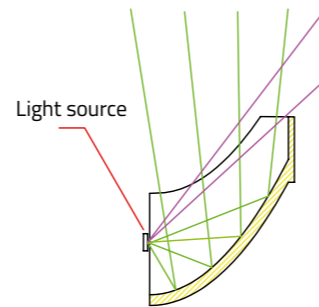

RFT lens technology

The work lights in the Onix series are equipped with RFT lens technology. This technology utilises Reflector Facing Technology (RFT), in which the LEDs are positioned so that they shine in the direction of the reflector and not directly outwards. This ensures significantly higher light output efficiency and better beam control. In addition, these robust LED worklights have a wide voltage range (9-36V), a dust and waterproof housing and a clear PMMA lens.

TRALERT® Onix Series Art. WF-3027)

Specifications:

- 2880 lumens
- Flood beam
- 50cm cable + Deutsch-connector
- 9-36V multivoltage
- 6x 3W LEDs
- Dimensions: 157 x 43,7 x 60mm
- 2,04A at 12V / 1,40A at 24V
- 64 lux at 10m / 1 lux at 73m