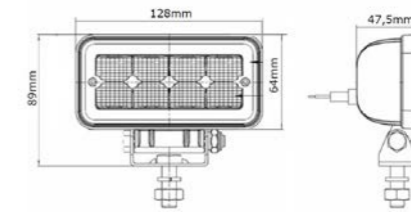

- E CE
- R10 2Y
- IP69K

TRALERT® Onix Series (Art. TRSW12274FB)

Specifications:

- 1136 lumens
- Flood beam
- 40cm cable + Deutsch-connector
- 9-36V multivoltage
- 8x 1,5W LEDs
- Dimensions: 128 x 64 x 47,5mm
- 1,34A at 12V / 0,61A at 24V
- 9 lux at 10m / 0,25 lux at 57m
- Beam angle 50°

- E CE
- R10 IP68
- 2Y

TRALERT® Onix Series (Art. TRSW12028FB)

Specifications:

- 2272 lumens
- Flood beam
- 40cm cable + Deutsch-connector
- 9-36V multivoltage
- 16x 1,5W LEDs
- Dimensions: 128 x 52mm
- 2,73A at 12V / 1,20A at 24V
- 13 lux at 10m / 0,25 lux at 76m
- Beam angle 45°