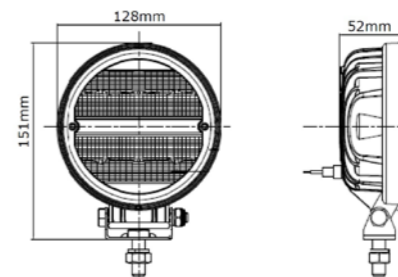

- E CE
- R10 2Y
- IP69K

TRALERT® Onix Series (Art. TRSW12274FB)

Specifications:

- 1136 lumens
- Flood beam
- 40cm cable + Deutsch-connector
- 9-36V multivoltage
- 8x 1,5W LEDs
- Dimensions: 128 x 64 x 47,5mm
- 1,34A at 12V / 0,61A at 24V
- 9 lux at 10m / 0,25 lux at 57m
- Beam angle 50°

- E CE
- R10 IP68
- 2Y

TRALERT® Onix Series (Art. TRSW12028FB)

Specifications:

- 2272 lumens
- Flood beam
- 40cm cable + Deutsch-connector
- 9-36V multivoltage
- 16x 1,5W LEDs
- Dimensions: 128 x 52mm
- 2,73A at 12V / 1,20A at 24V
- 13 lux at 10m / 0,25 lux at 76m
- Beam angle 45°

- E CE
- R10 IP68
- 2Y

TRALERT® Onix Series (Art. TRSW12275FB)

Specifications:

- 2272 lumens
- Flood beam
- 40cm cable + Deutsch-connector
- 9-36V multivoltage
- 16x 1,5W LEDs
- Dimensions: 128 x 114 x 48,5mm
- 2,73A at 12V / 1,20A at 24V
- 13 lux at 10m / 0,25 lux at 76m
- Beam angle 45°