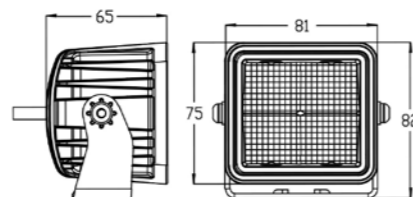

TRALERT® Onix Series Art. WF-3027)

Specifications:

- 2880 lumens
- Flood beam
- 50cm cable + Deutsch-connector
- 9-36V multivoltage
- 6x 3W LEDs
- Dimensions: 157 x 43,7 x 60mm
- 2,04A at 12V / 1,40A at 24V
- 64 lux at 10m / 1 lux at 73m

- E CE
- R10 2Y
- IP69K

TRALERT® Onix Series (Art. TRSW12273FB)

Specifications:

- 4680 lumens
- Flood beam
- 40cm cable + Deutsch-connector
- 9-36V multivoltage
- 4x 10W LEDs
- Dimensions: 81 x 81 x 65mm
- 3,25A at 12V / 1,78A at 24V
- 10 lux at 38m / 1 lux at 134m

- E CE
- R10 2Y
- IP69K

TRALERT® Onix Series (Art. TRSW12274FB)

Specifications:

- 1136 lumens
- Flood beam
- 40cm cable + Deutsch-connector
- 9-36V multivoltage
- 8x 1,5W LEDs
- Dimensions: 128 x 64 x 47,5mm
- 1,34A at 12V / 0,61A at 24V
- 9 lux at 10m / 0,25 lux at 57m
- Beam angle 50°

- E CE
- R10 IP68
- 2Y

TRALERT® Onix Series (Art. TRSW12028FB)

Specifications:

- 2272 lumens
- Flood beam
- 40cm cable + Deutsch-connector
- 9-36V multivoltage
- 16x 1,5W LEDs
- Dimensions: 128 x 52mm
- 2,73A at 12V / 1,20A at 24V
- 13 lux at 10m / 0,25 lux at 76m
- Beam angle 45°