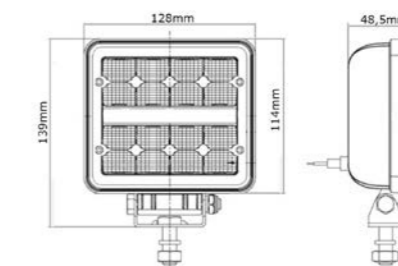

TRALERT® Onix Series (Art. TRSW12275FB)

Specifications:

- 2272 lumens
- Flood beam
- 40cm cable + Deutsch-connector
- 9-36V multivoltage
- 16x 1,5W LEDs
- Dimensions: 128 x 114 x 48,5mm
- 2,73A at 12V / 1,20A at 24V
- 13 lux at 10m / 0,25 lux at 76m
- Beam angle 45°

- E CE
- R10 IP68
- 2Y