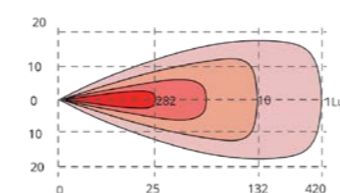

Light pattern LD8-5449