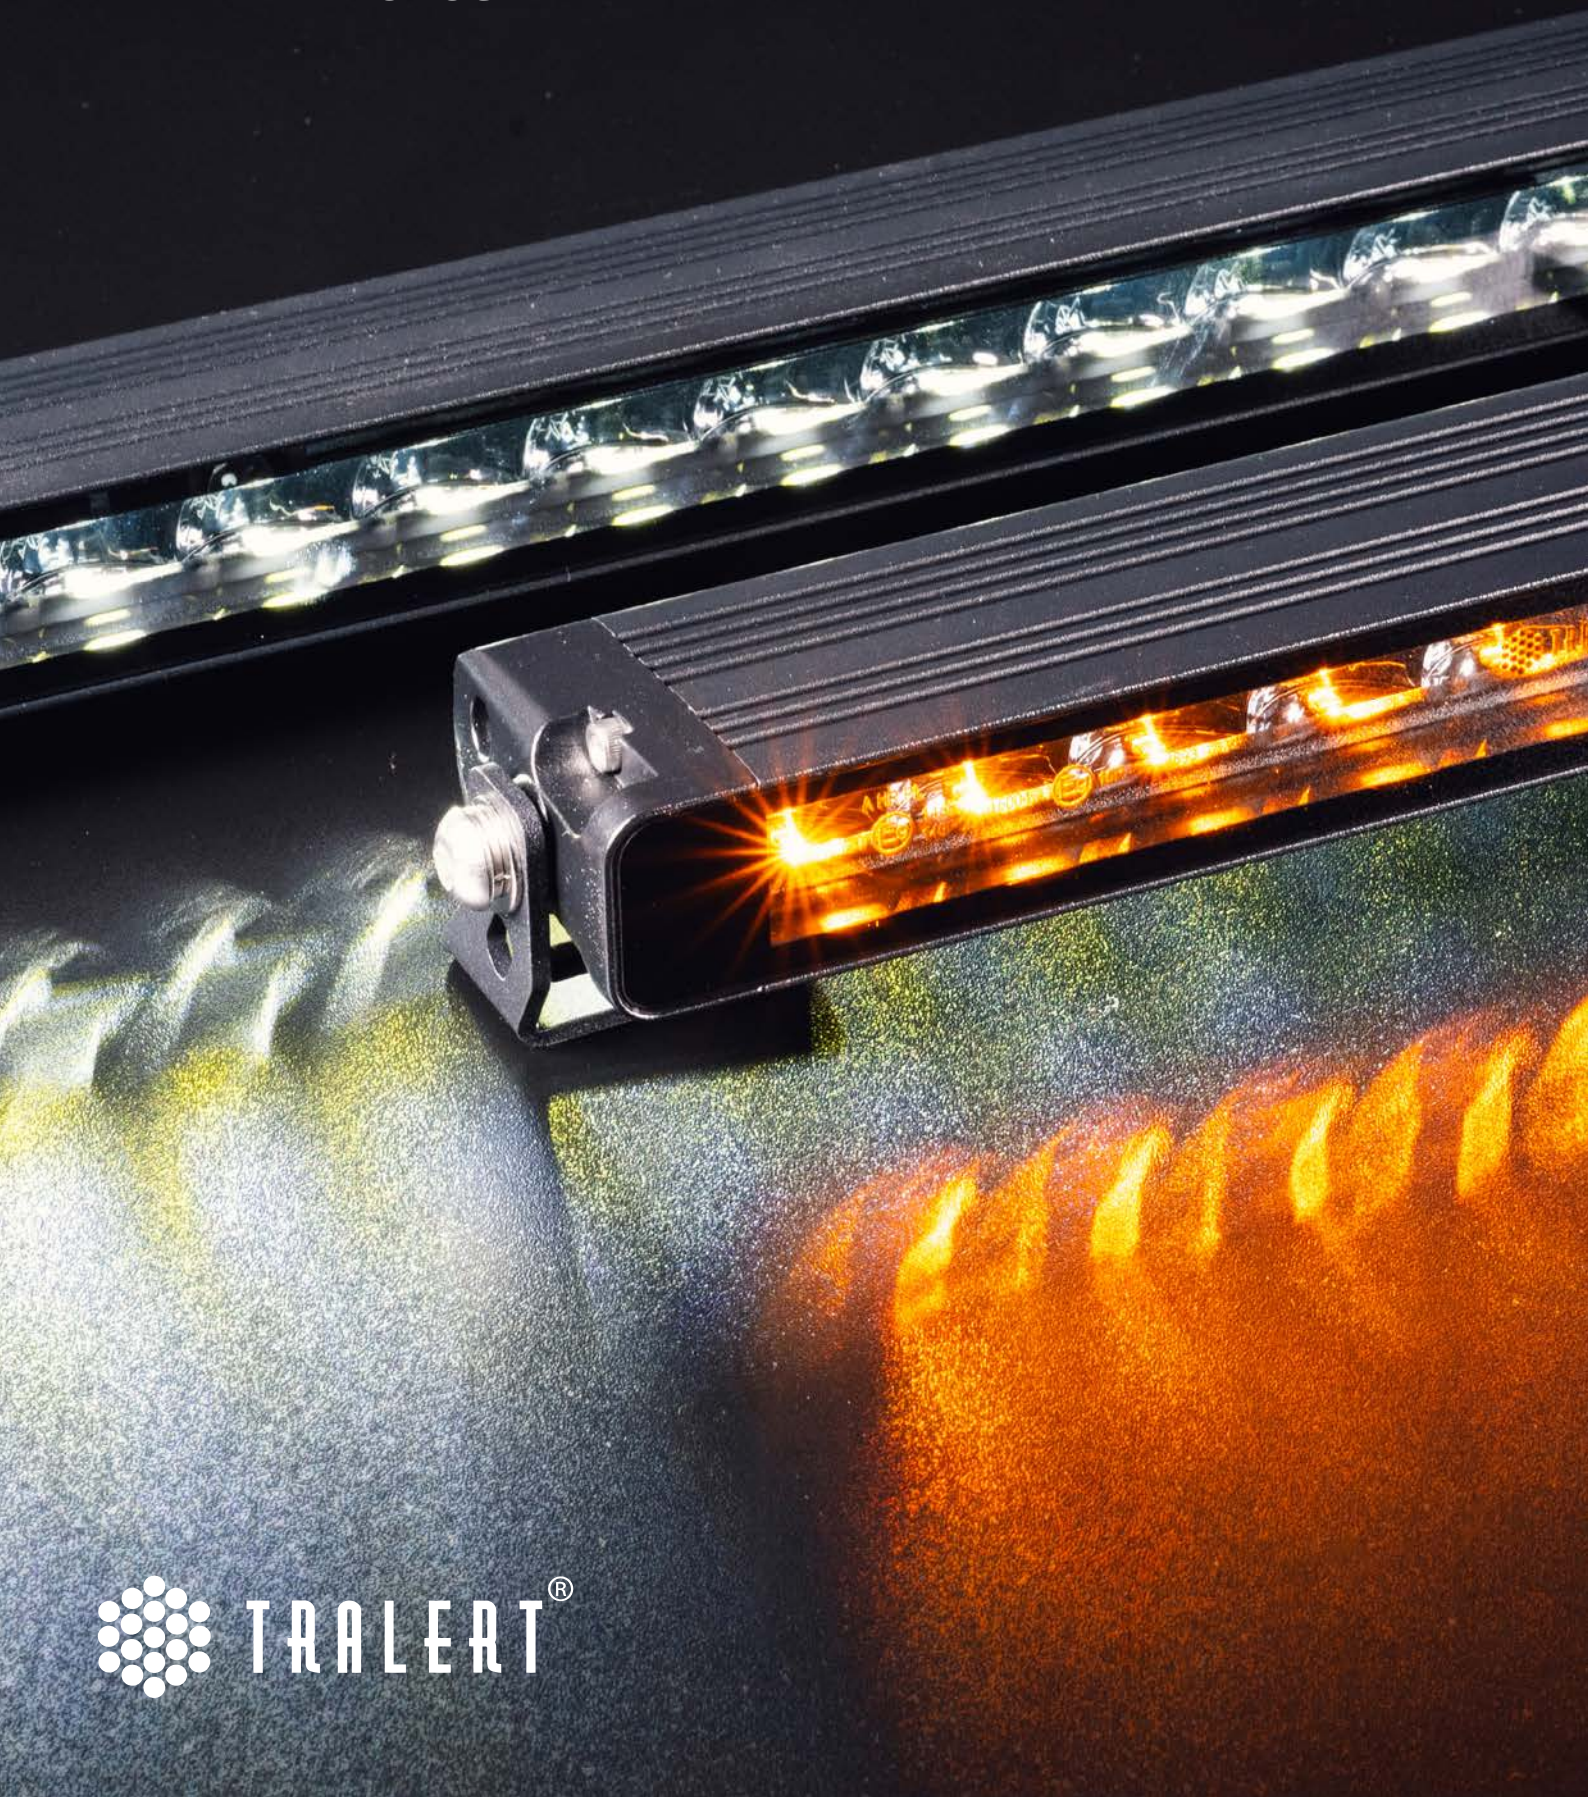

VULCAN SERIES

TRALERT® PRODUCT LEAFLET

EXTRAORDINARY SLIM DESIGN

The Vulcan Series consists of four new LED lightbars, ranging from 291mm to 1020mm wide. All four share the same height of only 33mm. This makes it the slimmest LED lightbar in the TRALERT® range.

For the first time within the LED light bar range, the duo-colour daytime running light is not located in a separate strip, but is projected as a glow effect throughout the entire LED light bar. This turns the entire lens of the Vulcan Series LED bar amber or white.

This special effect is unique to the Vulcan Series and adds a whole new dimension to your daytime running light. As usual, you can choose between a white or amber glow, perfectly matching the other (contour) lighting of your truck or 4x4.

Instead of the traditional daytime running lights strip, the Vulcan Series uses unique glow that illuminates the entire lens. As usual, this is adjustable in white or amber.

Certificates & warranty:

Included as standard: