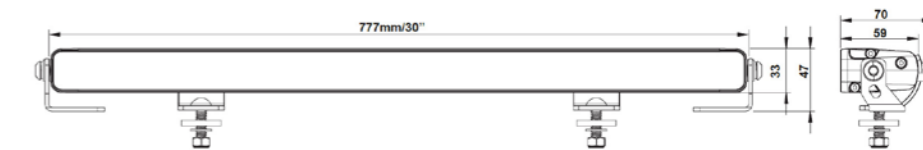

Dimensions LD8-160146