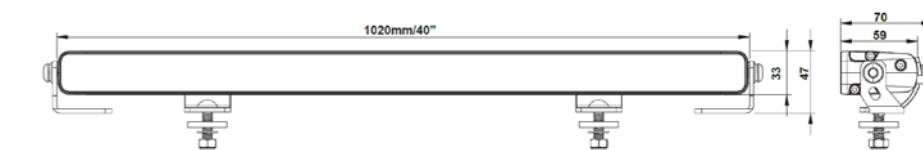

Dimensions LD8-220194