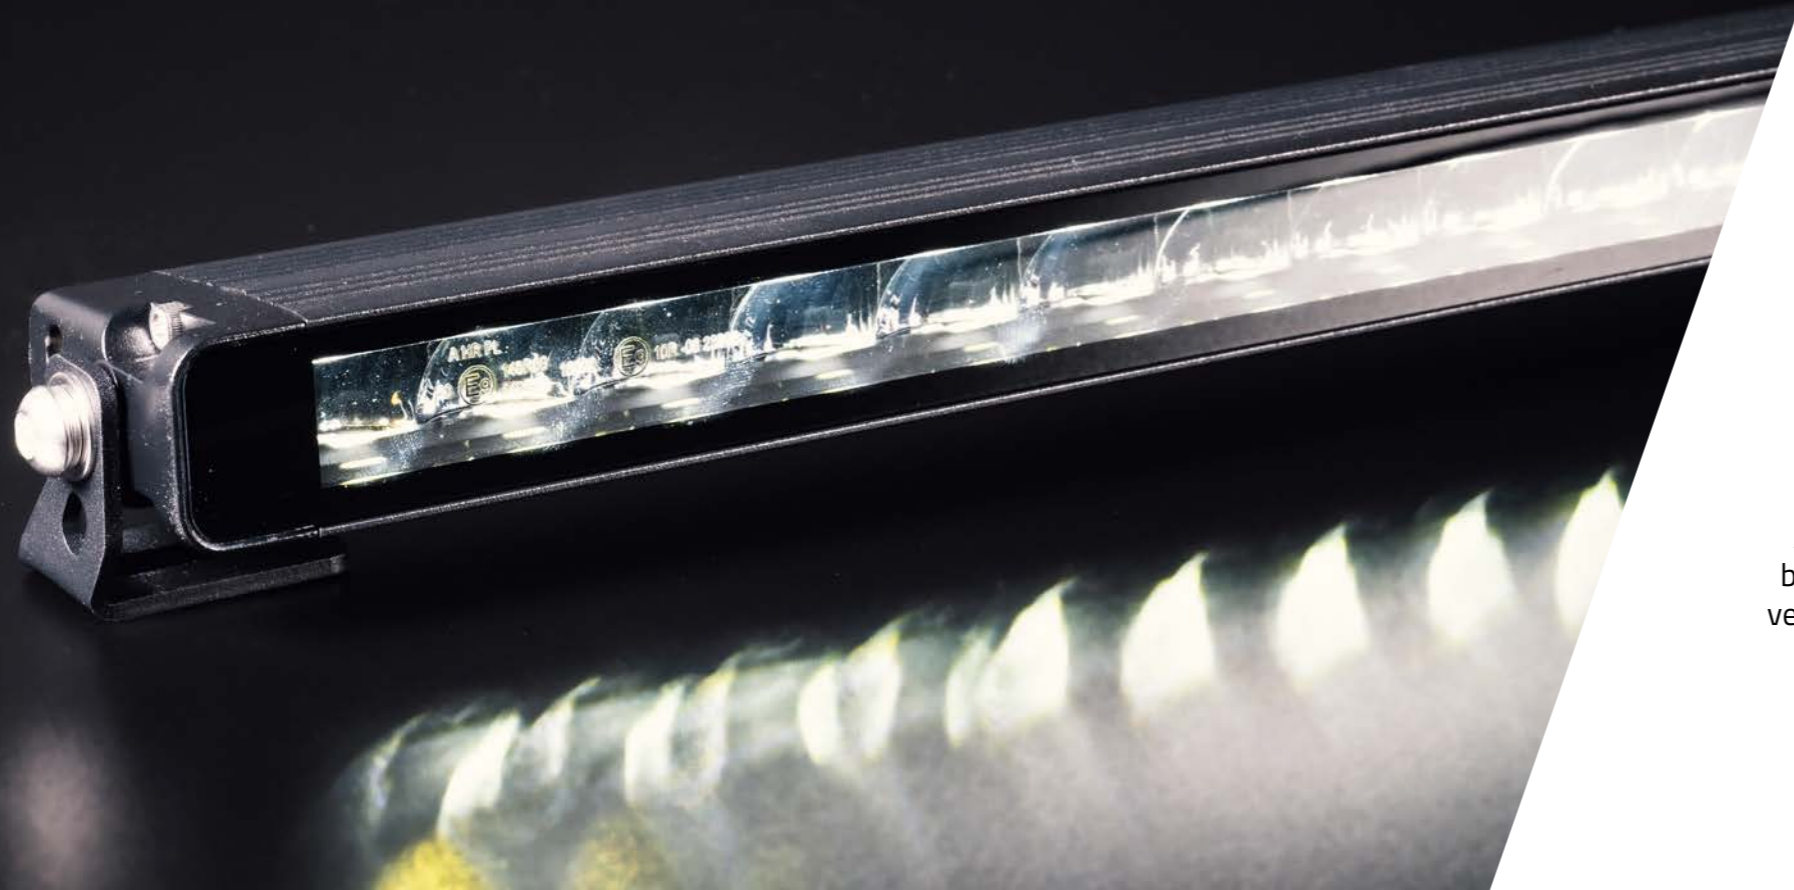

VULCAN SERIES

TRALERT® PRODUCT LEAFLET

EXTRAORDINARY SLIM DESIGN

The Vulcan Series consists of four new LED lightbars, ranging from 291mm to 1020mm wide. All four share the same height of only 33mm. This makes it the slimmest LED lightbar in the TRALERT® range.

For the first time within the LED light bar range, the duo-colour daytime running light is not located in a separate strip, but is projected as a glow effect throughout the entire LED light bar. This turns the entire lens of the Vulcan Series LED bar amber or white.

This special effect is unique to the Vulcan Series and adds a whole new dimension to your daytime running light. As usual, you can choose between a white or amber glow, perfectly matching the other (contour) lighting of your truck or 4x4.

Instead of the traditional daytime running lights strip, the Vulcan Series uses unique glow that illuminates the entire lens. As usual, this is adjustable in white or amber.

Certificates & warranty:

Included as standard: