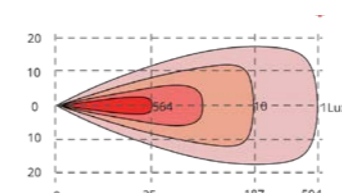

Light pattern LD8-11096