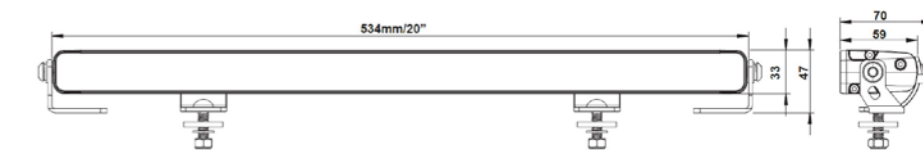

Dimensions LD8-11096