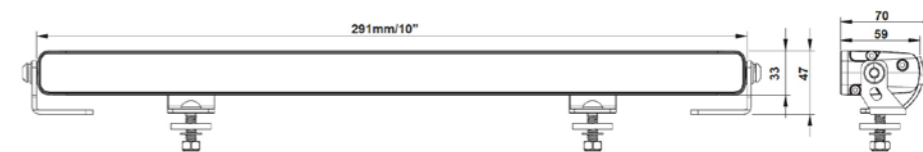

- 30cm cable with Deutsch-connector
- 300cm extension cable
- Manual & wiring diagram
- Side and rear mounting brackets
- Other mounting accessories

General product features TRALERT® Vulcan Series

Connection:	Deutsch-connector	Mounting:	Incl. side and rear mounting brackets
Light pattern:	Driving beam	Material lens:	Polycarbonate
Voltage:	9-36V	Material housing:	Cast aluminium (ADC12)
IP-value:	IP69K	Housing color:	Black
Cable length:	30cm + 300cm extension cable	EMC suppression:	ECE-R10
Lightcolor daytime running light:	White / amber	Certificates:	ECE-R10 / ECE-R148 / ECE-R149
Lightcolor high beam:	6000K (White)	Warranty:	2 years

TRALERT® Vulcan 290 (Art. LD8-5449)

- Highlights:**
- Dimensions:** 291 x 33 x 59mm
 - Lumen:** 4.900 lumen
 - LED's:** 9x 6W LED's / 9x 0,5W LED's
 - Wattage:** 54W
 - Power usage:** 12V - 4,5A / 24V - 2,1A
 - Light reach:** 282 lux at 25m / 1 lux at 420m
 - Reference number:** 20

Dimensions LD8-5449

TRALERT® Vulcan 530 (Art. LD8-11096)

- Highlights:**
- Dimensions:** 534 x 33 x 59mm
 - Lumen:** 9.600 lumen
 - LED's:** 18x 6W LED's / 18x 0,5W LED's
 - Wattage:** 110W
 - Power usage:** 12V - 9,5A / 24V - 4,0A
 - Light reach:** 564 lux at 25m / 1 lux at 594m
 - Reference number:** 50