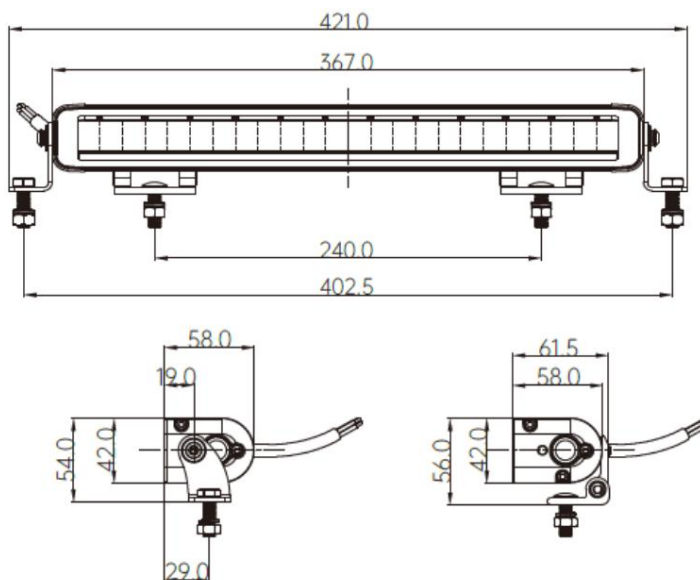

### Specifications

item number	LD6-6050	Function	Lightbar incl. dynamic daytime running lights
Voltage range	10-32v	Size	367 x 42 x 58mm
LED's	12 x 5W LED	Heart to heart size	402.5mm (side mounting)
Wattage	60 Watt	Cable	300cm
Power consumption	12v: 5,00A / 24v: 2,50A	Connector	Deutsch connector 4-PIN's
Lumen (Raw)	5040 Lumen	Housing material	Aluminium (ADC12)
Lumen (Effective)	4500 Lumen	Lens material	Polycarbonate
Light range	45 Lux @ 75m / 1 Lux @ 360m	IP value	IP69K
Light color daytime running lights	White & amber (dynamic start-up)	Certificates	CE, ECE-R10, ECE-R149
Light color high beam	Wit, 5700K	Guarantee	2 years

### Cable colors

	Black	Ground
	Red	+Vdc Highbeam
	Wit	+Vdc White position light
	Yellow	+Vdc Amber position light

### Light diagram